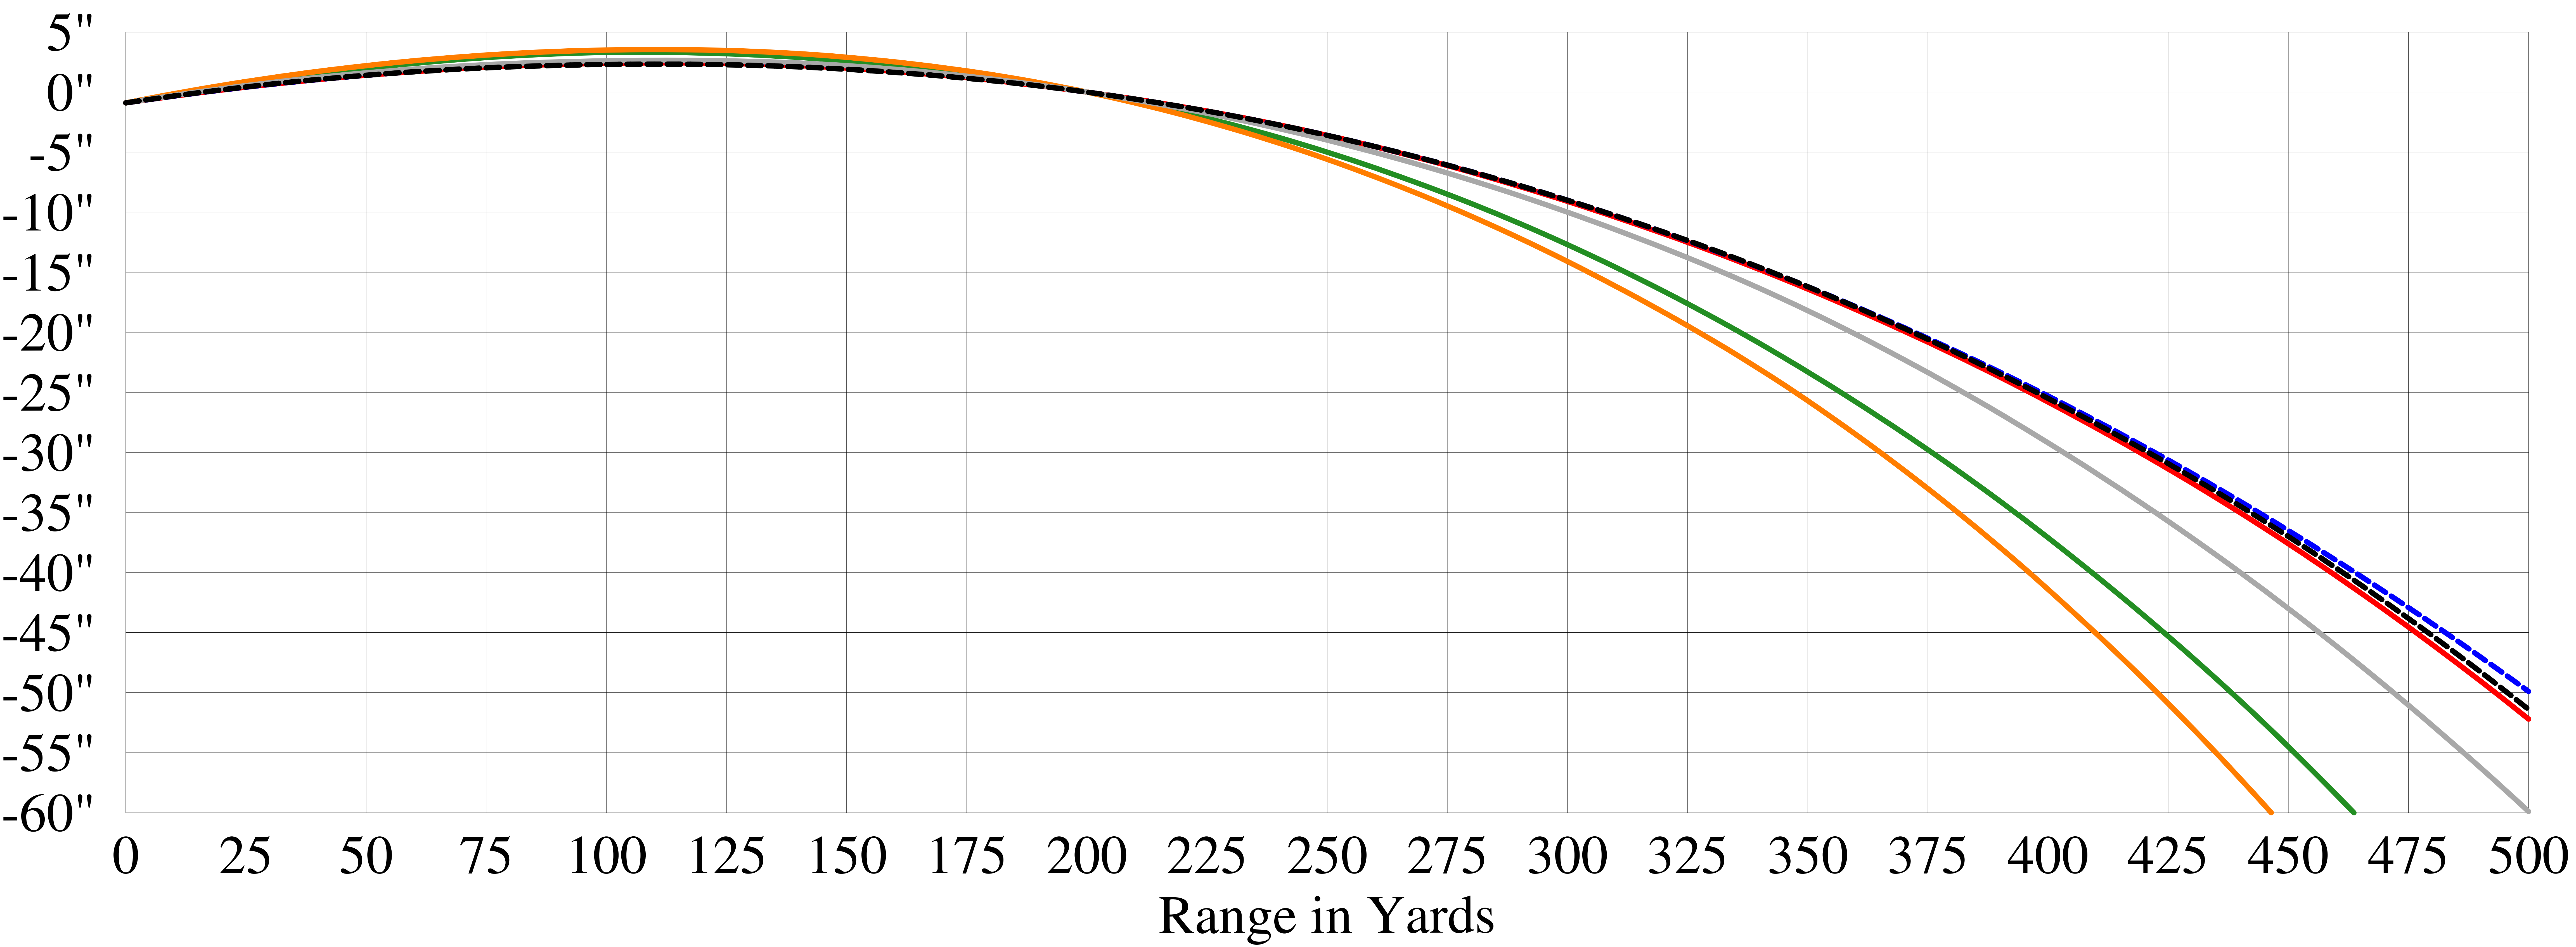

Rifle: 1945 Izhevsk M44 with .302" bore, .313" groove and .895" high sights set for 200 yards.

— **032** — **033** — **034** — **035** — **036** — **037**