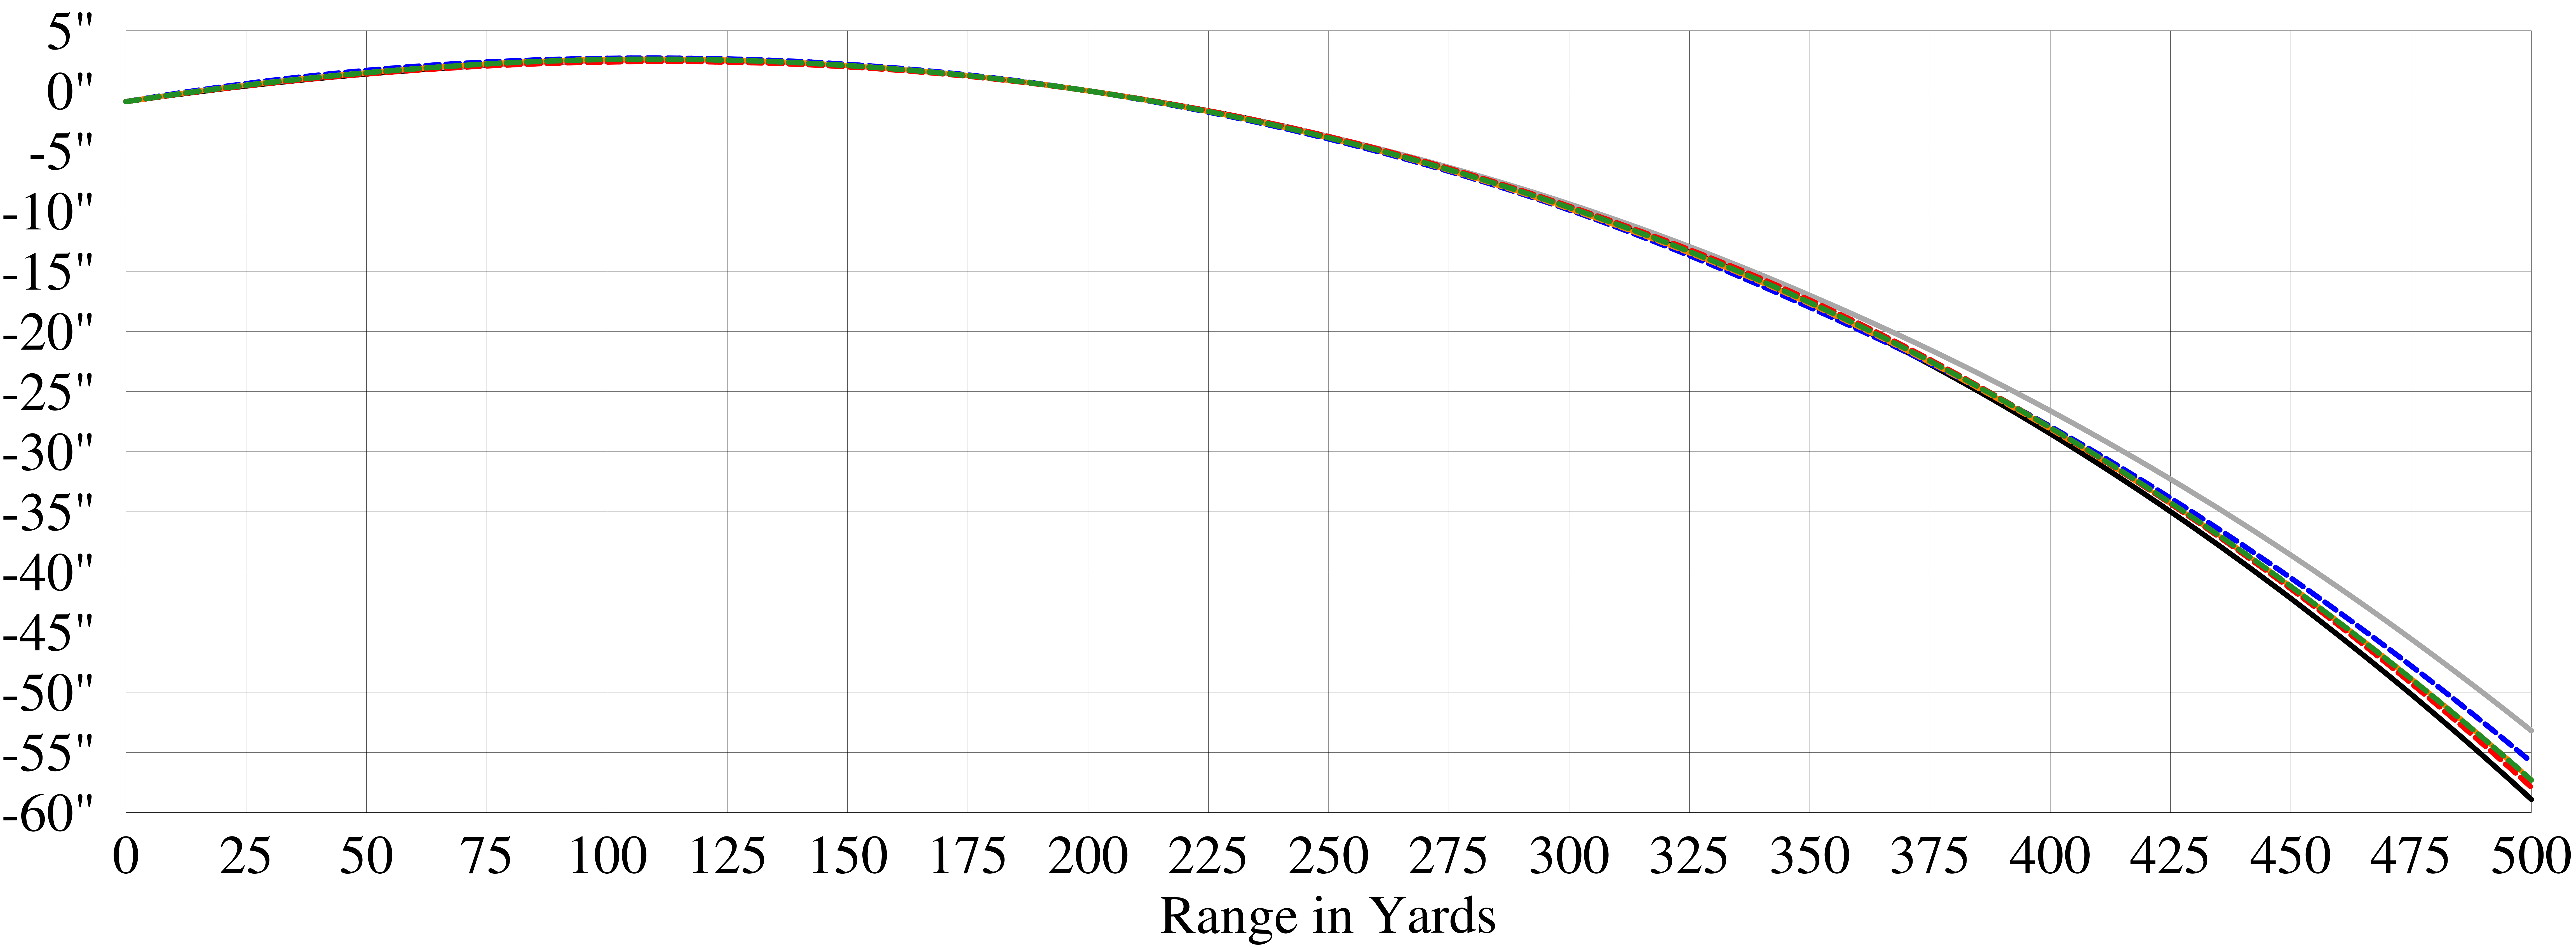

Rifle: 1945 Izhevsk M44 with .302" bore, .313" groove and .895" high sights set for 200 yards.

— 026 — 027 — 028 — 029 — 030 — 031