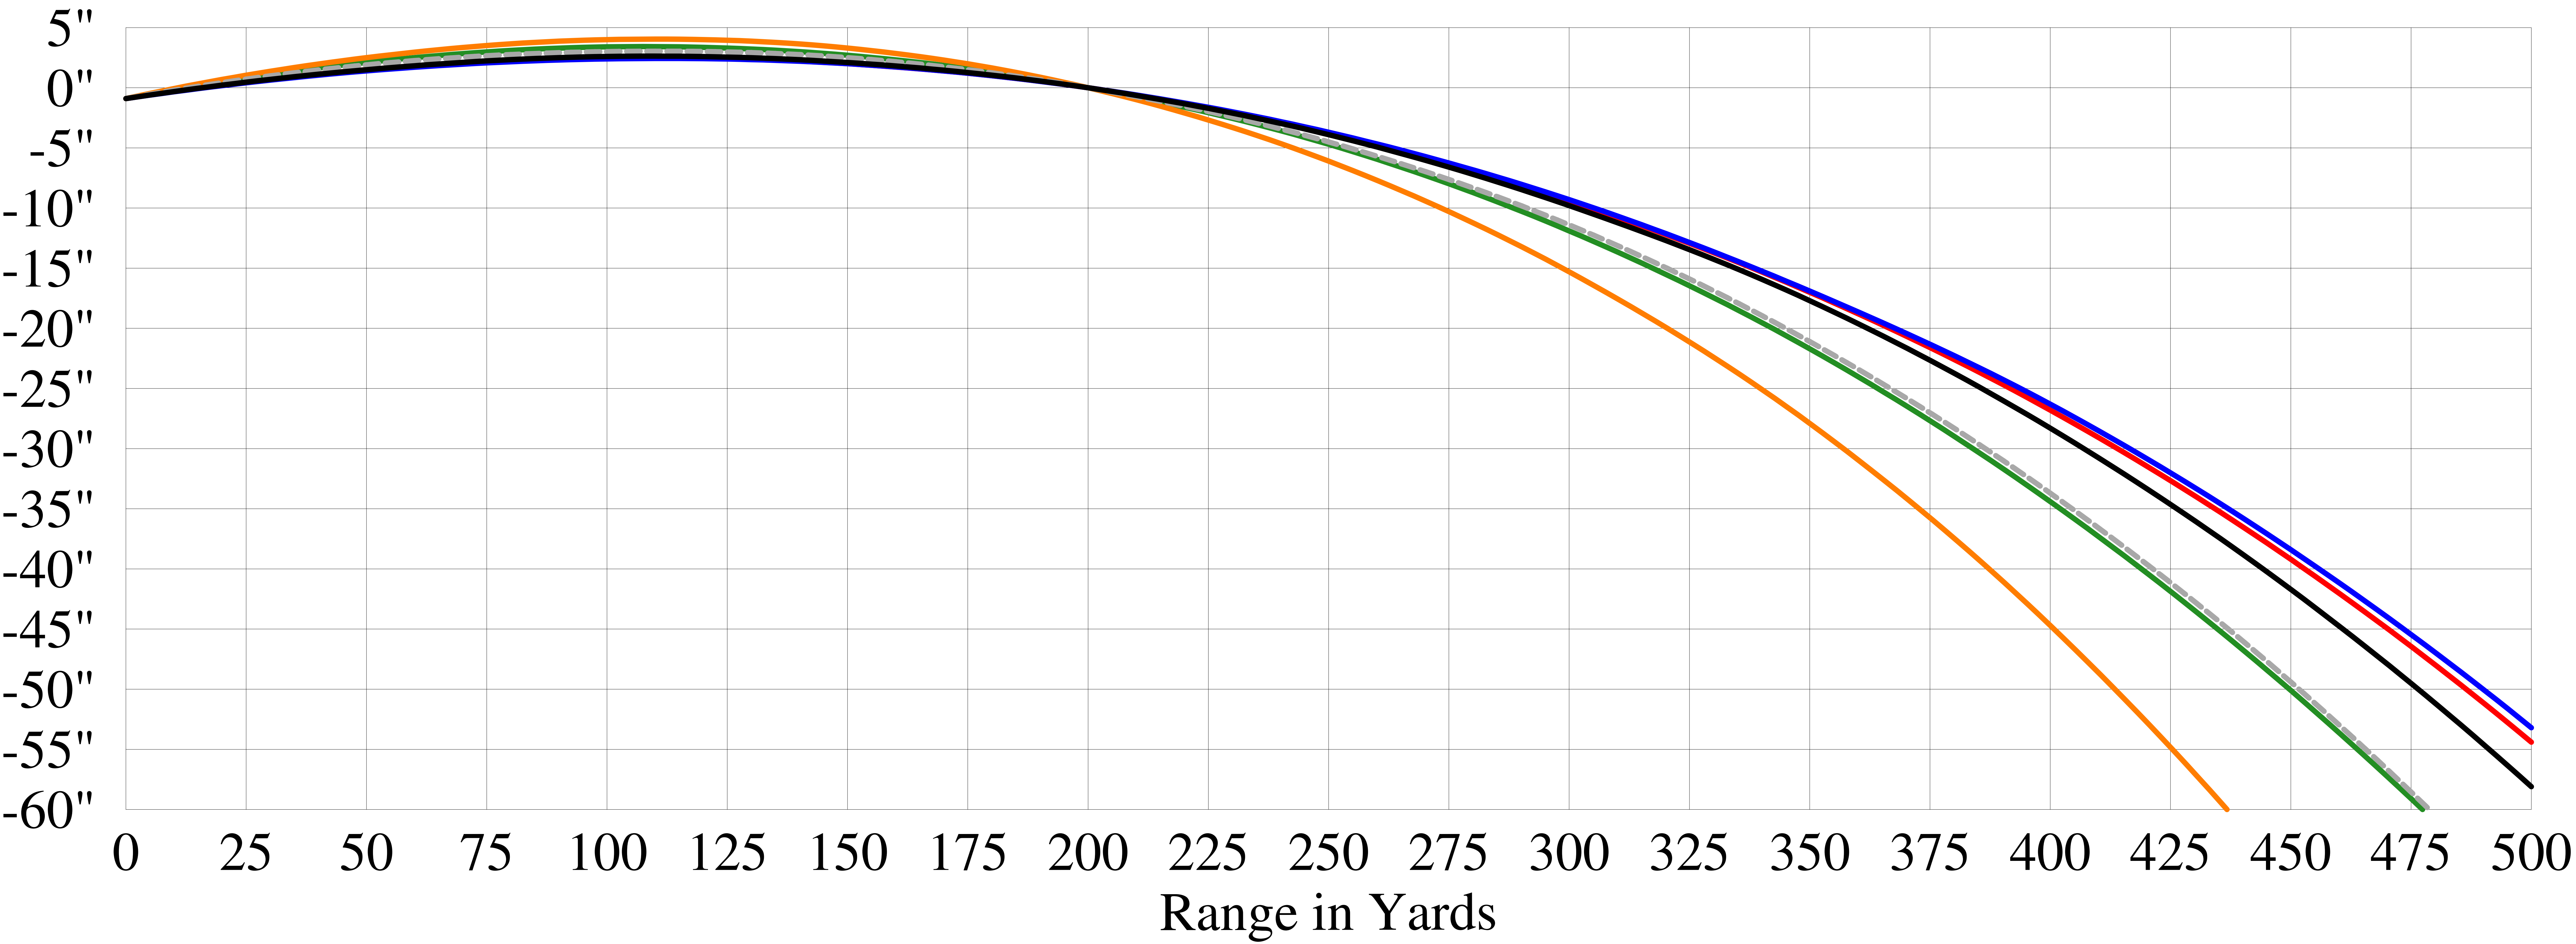

Rifle: 1945 Izhevsk M44 with .302" bore, .313" groove and .895" high sights set for 200 yards.

— 020 — 021 — 022 — 023 — 024 — 025