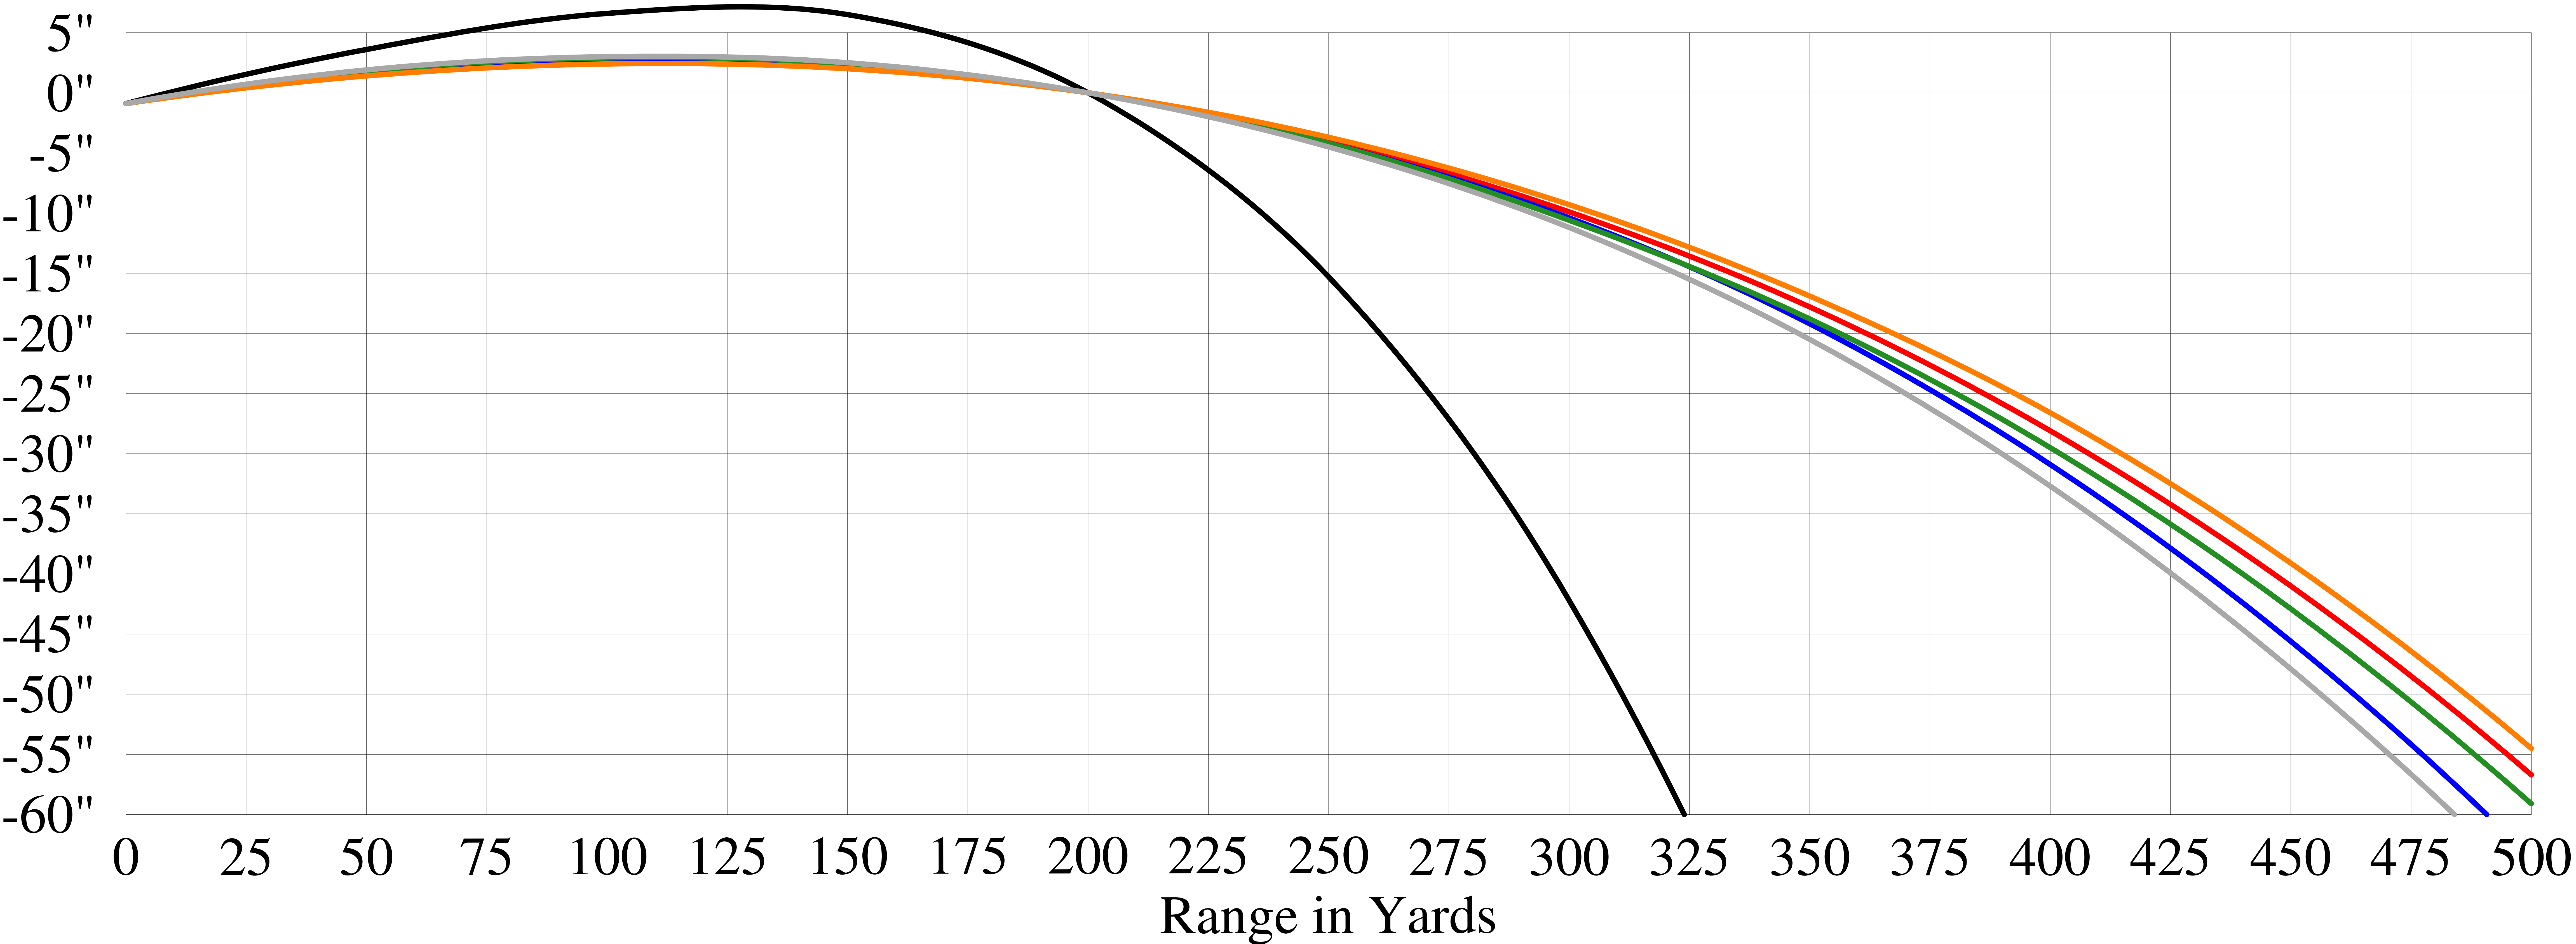

Rifle: 1945 Izhevsk M44 with .302" bore, .313" groove and .895" high sights set for 200 yards.

— 008 — 009 — 010 — 011 — 012 — 013