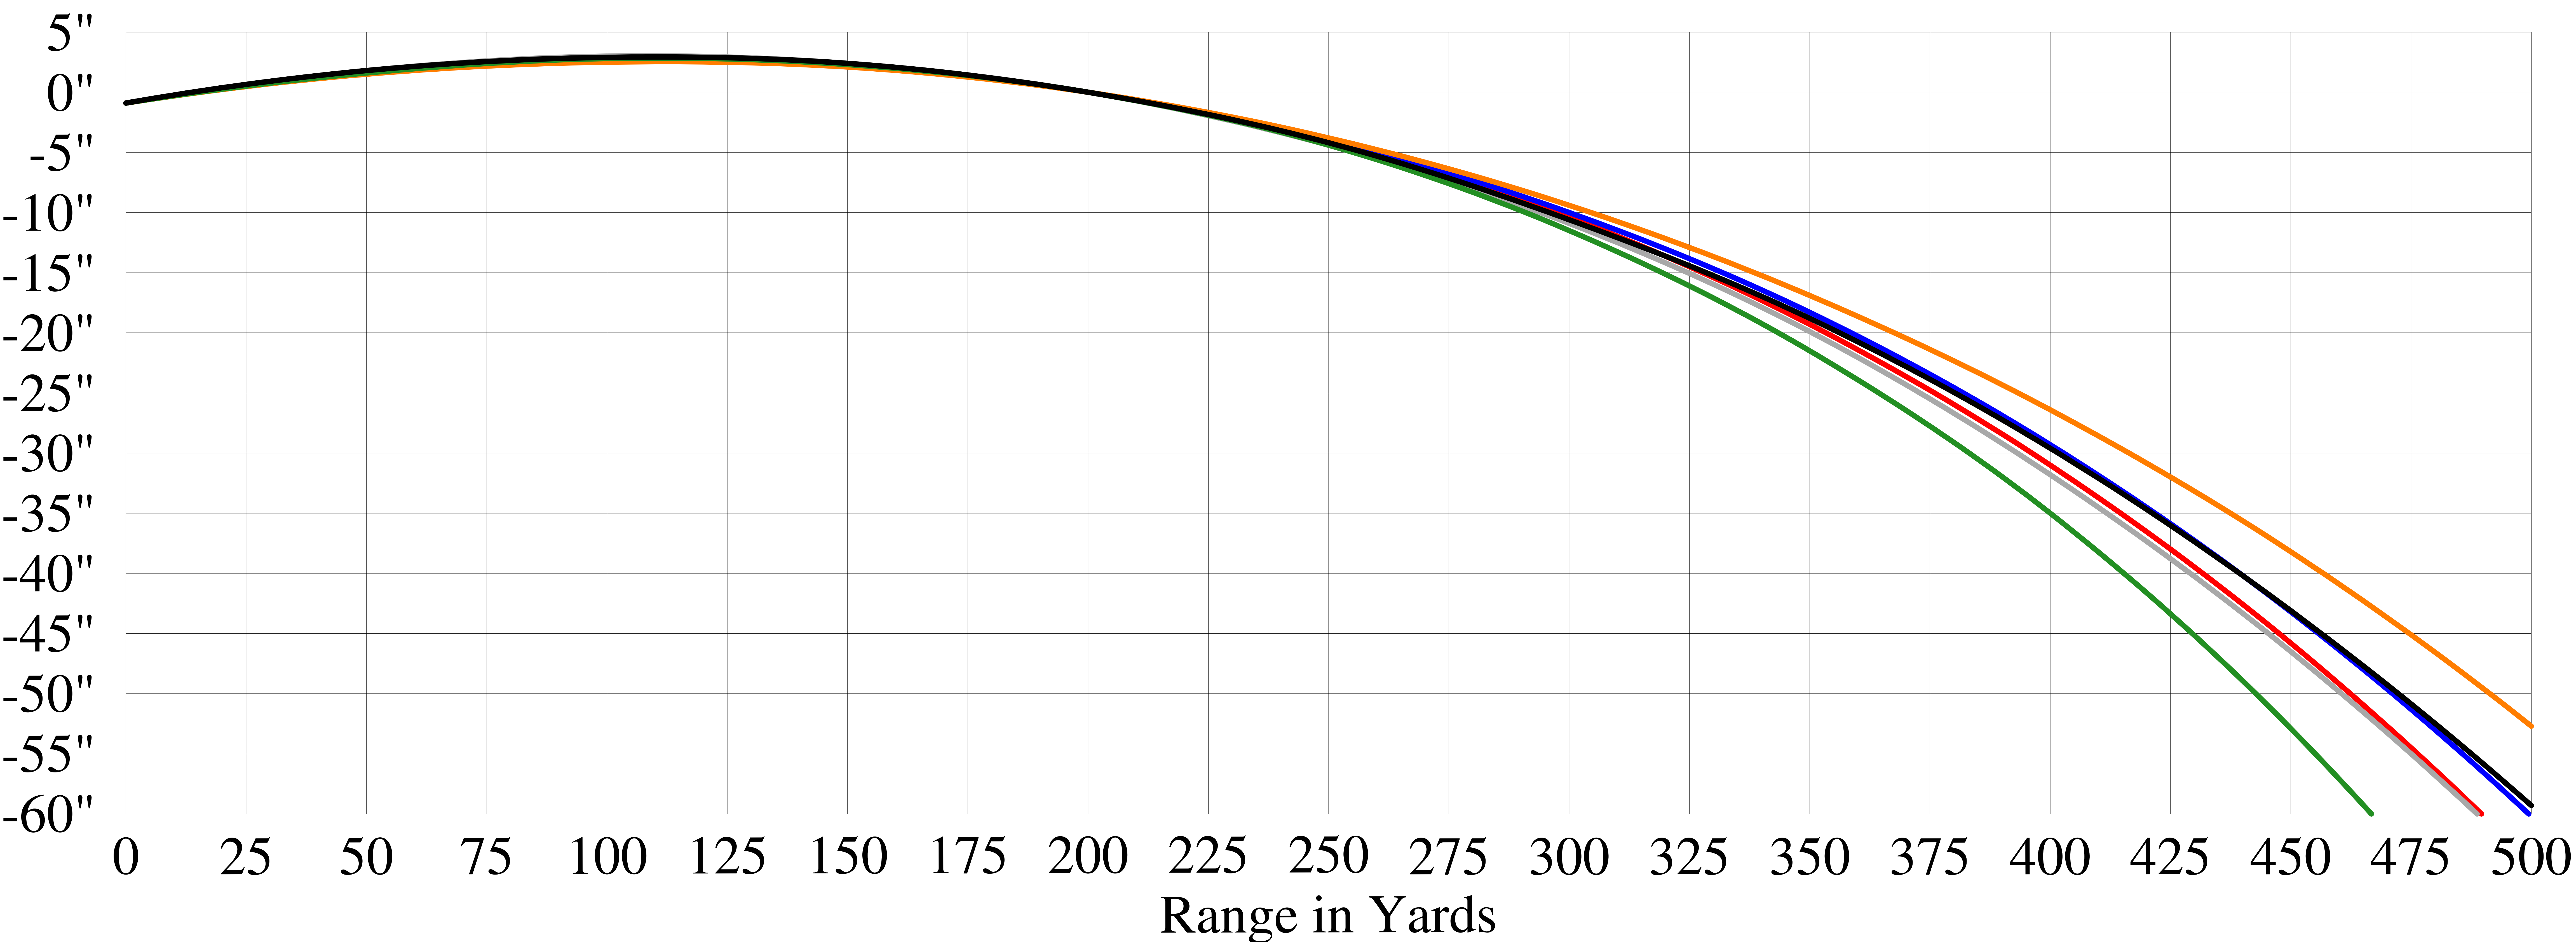

Rifle: 1945 Izhevsk M44 with .302" bore, .313" groove and .895" high sights set for 200 yards.

— 001 — 003 — 004 — 005 — 006 — 007